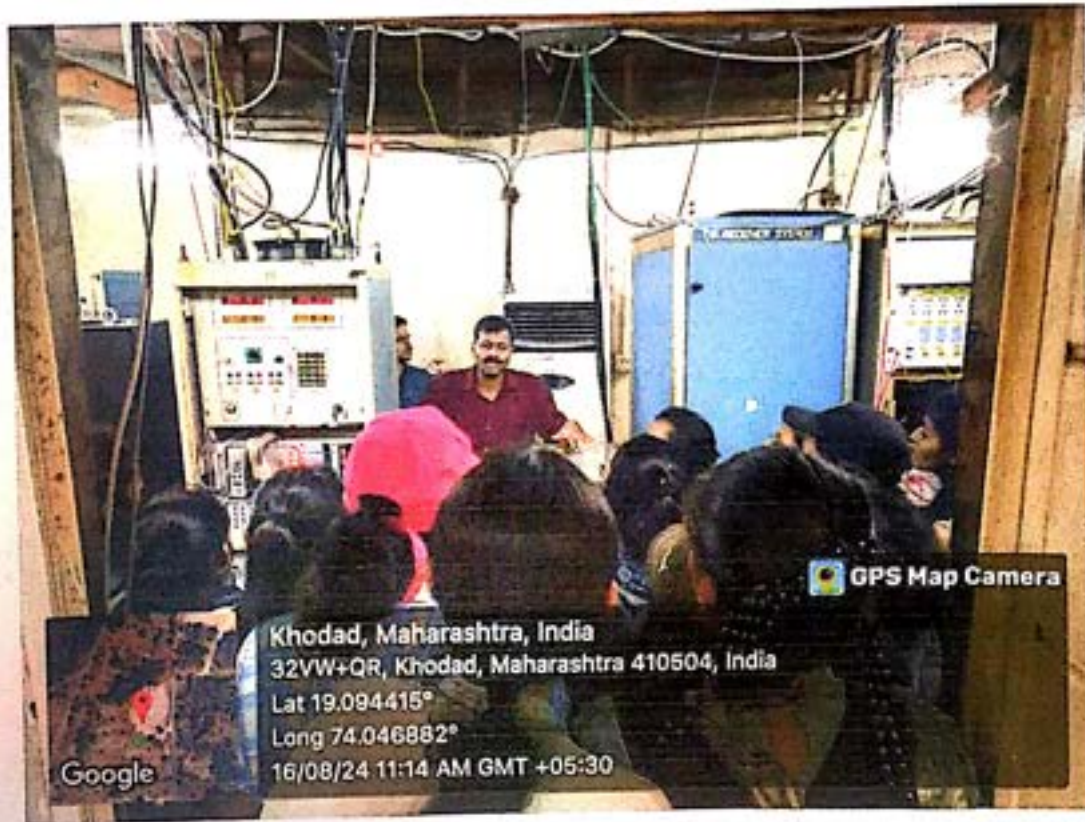

Practical Demonstration of GMRT in Control Rooms