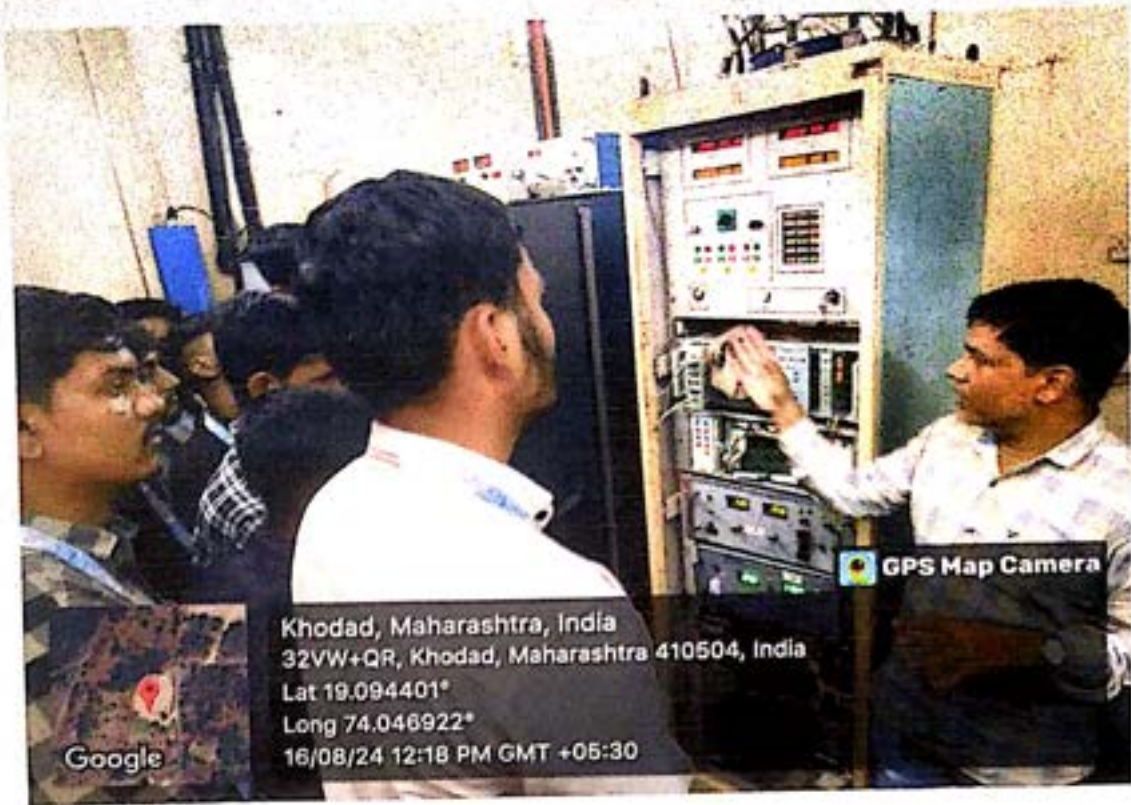

Expert Lecture and Group Discussion