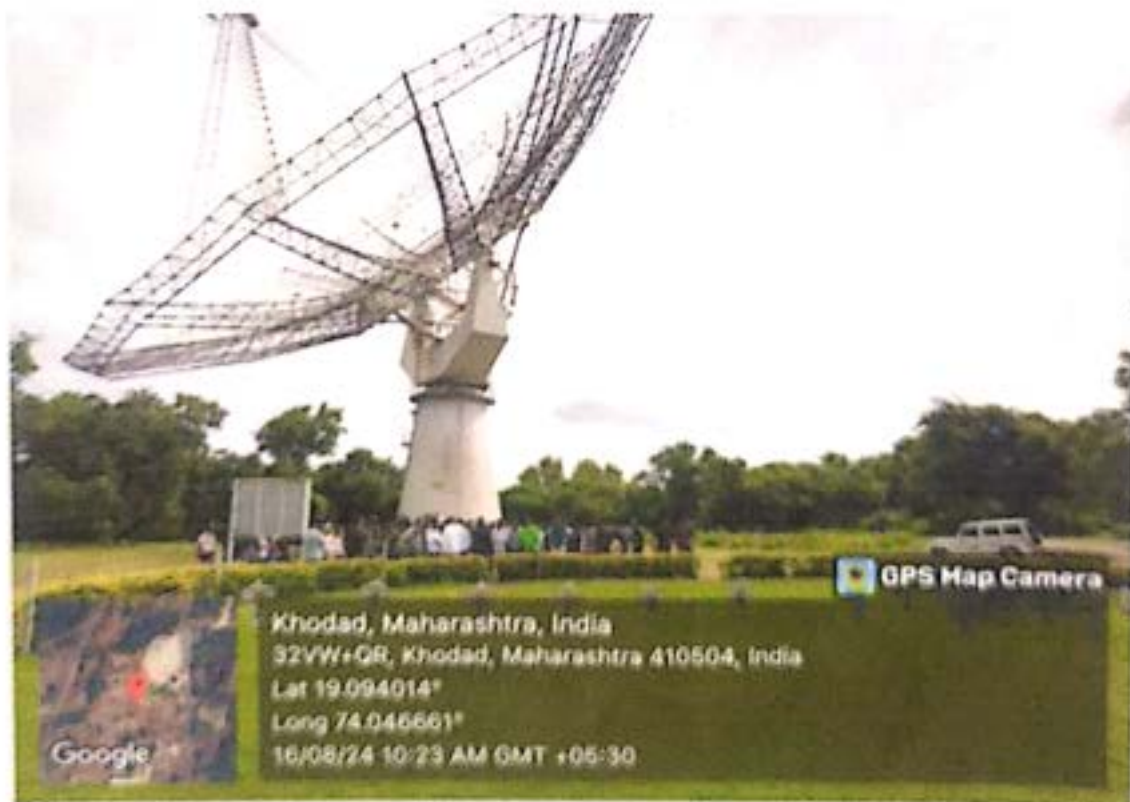

Giant Metrewave Radio Telescope (GMRT), Khodad, Pune